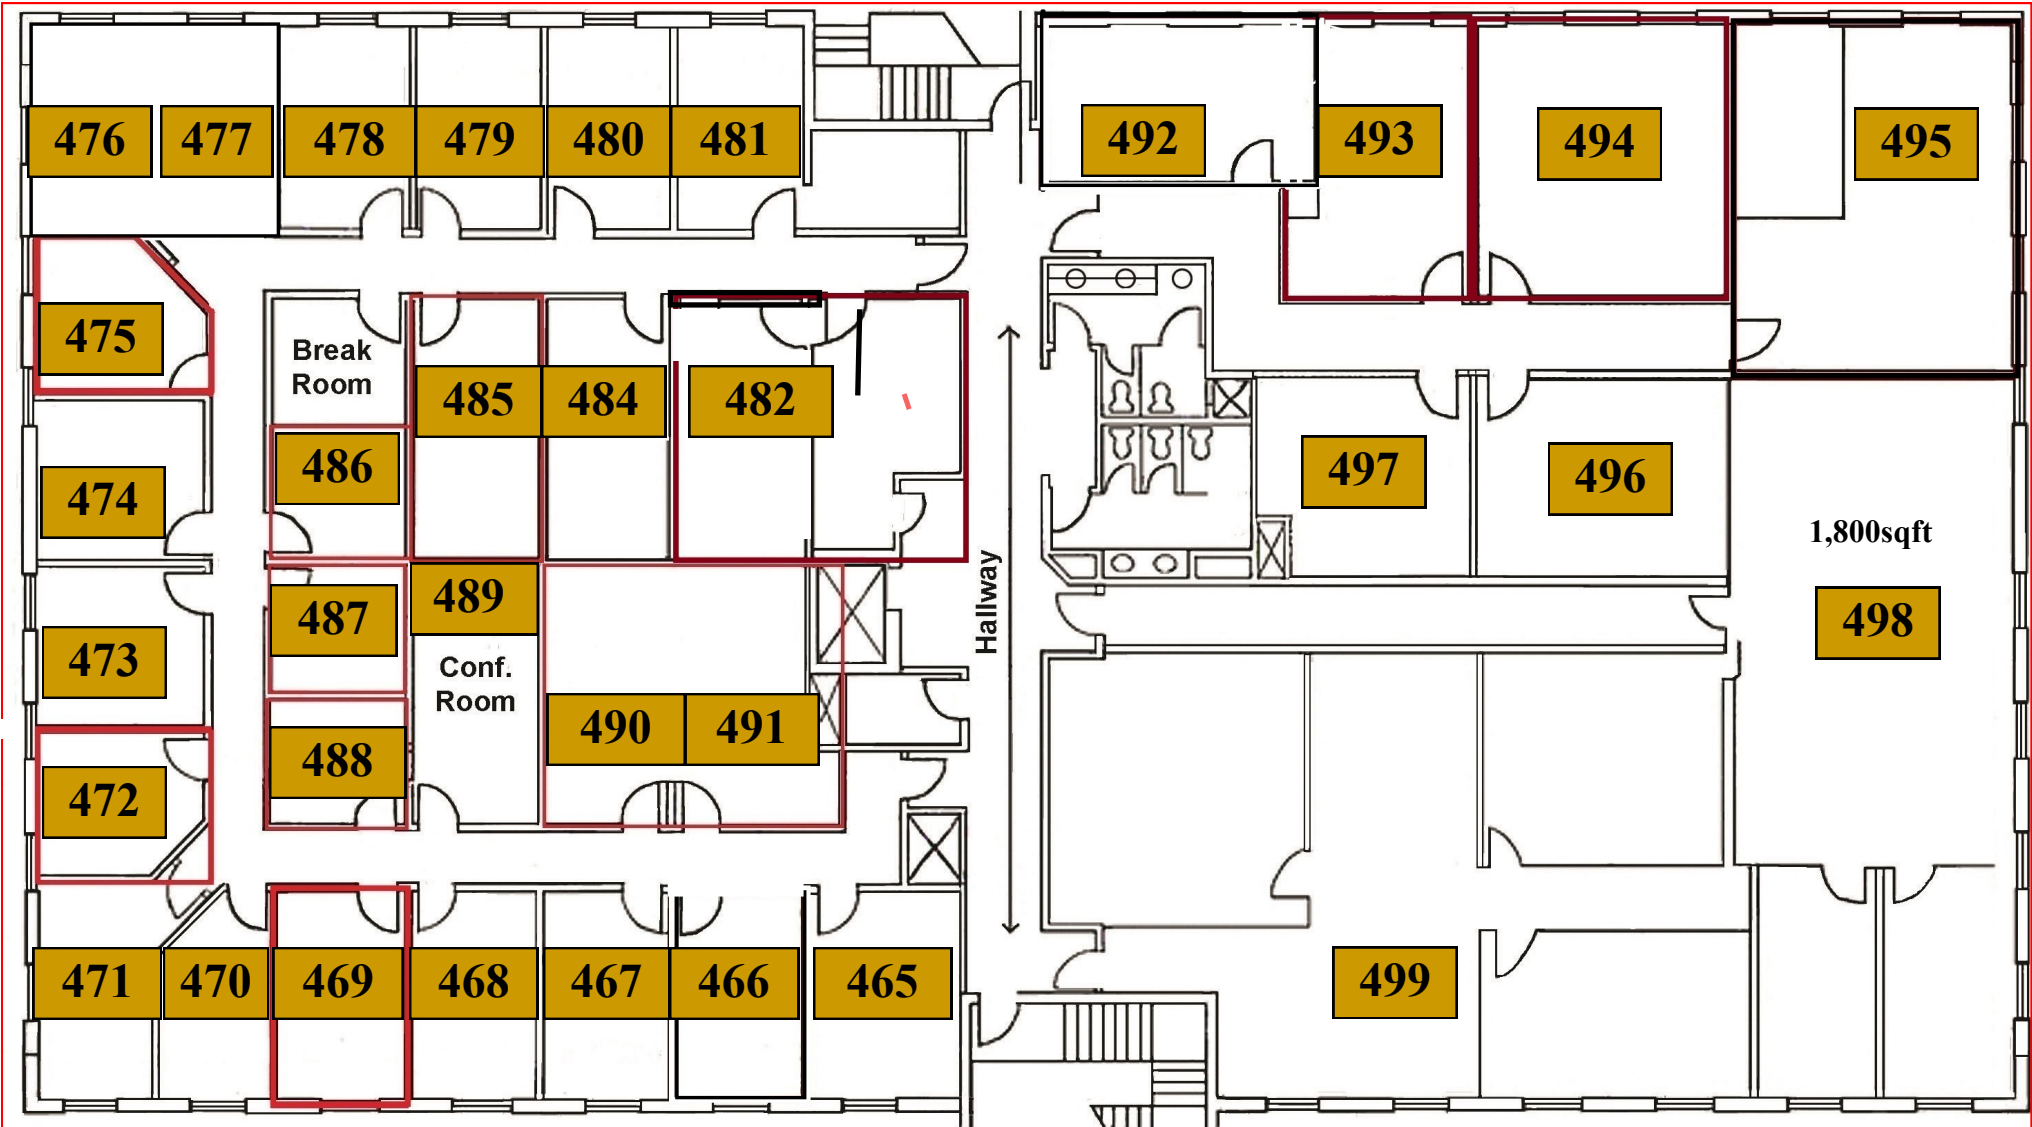

AVAILABLE

TOWN PLAZA *Executive Suites* Building #400